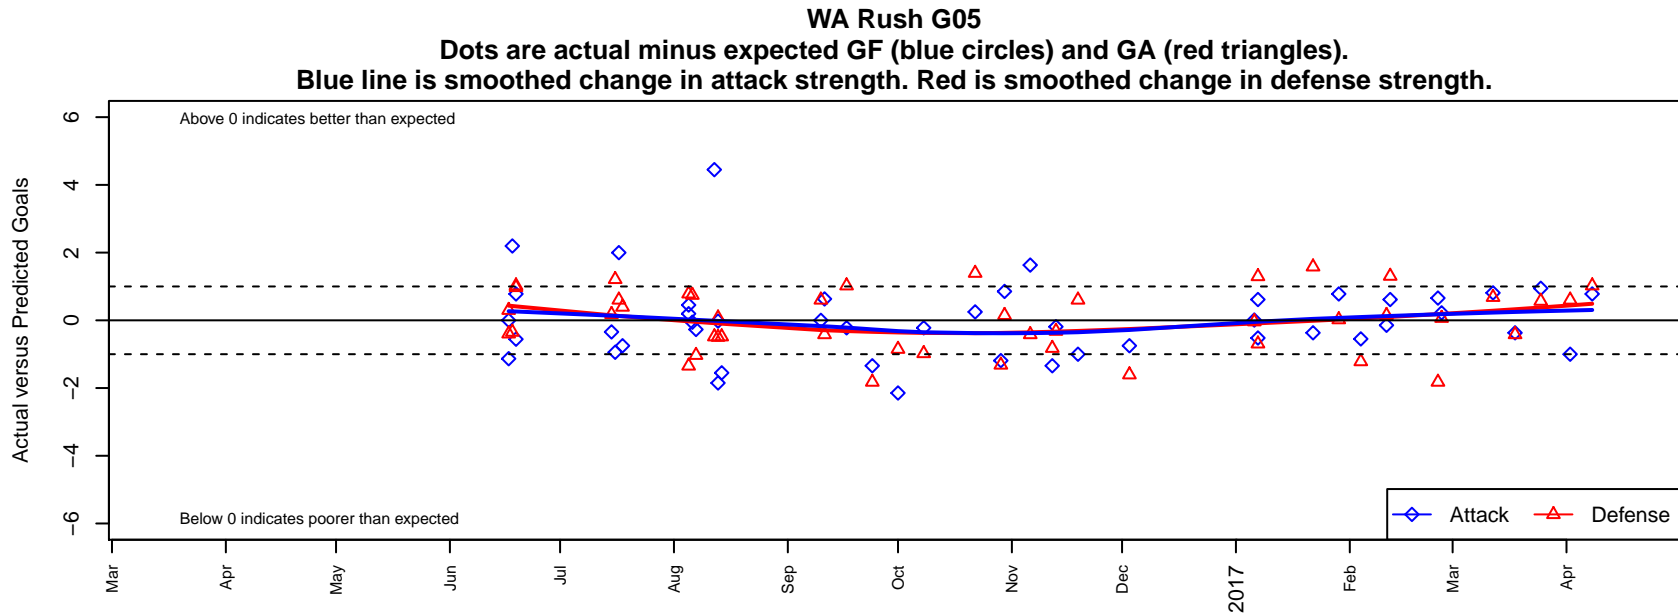

**attack and defense variance (black dot)
relative to other teams
and top 10 in region**

**attack and defense rating
relative to others at age
and all opponents in last 13 months**

WA Rush G05

Washington Rush SC
Everett, WA
G05 total strength=999
attack=2.09 defense=1.91
fall league = RCL G05 Div 2 9Aside
spr league = Win RCL G05 Div 2

alt names used:
WA Rush G05 Rush
WASHINGTON RUSH G05 (WA)
WASHINGTON RUSH G05 (WA)
WASHINGTON RUSH G05 (WA)
Washington Rush G05 A
Washington Rush G05 A
Washington Rush G05 A

Venues played:
2016 Rainier Challenge Copa U12
2016 Nike Crossfire Challenge Gold 9v9 U12
2016 WA Rush Cup G05 Gold 9v9 U12
2016 Bend Premier Cup Allie Long (Gold) Divis
2016 RCL G05 Div 2 9Aside
2016 PacNW Winter Classic Premier U12
2016 Win RCL G05 Div 2
2016 WYS Presidents Cup G05 Division 1