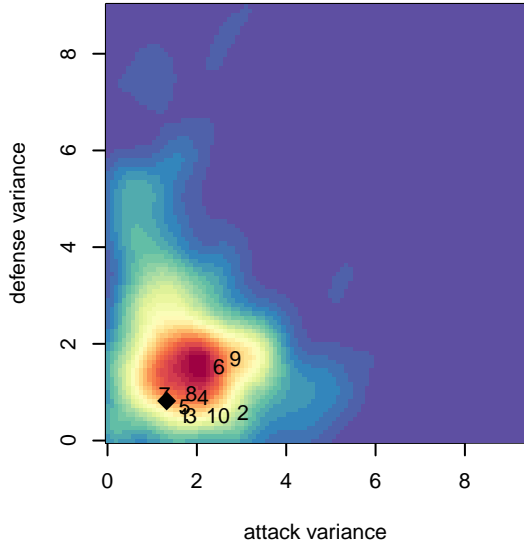

**attack and defense variance (black dot)
relative to other teams
and top 10 in region**