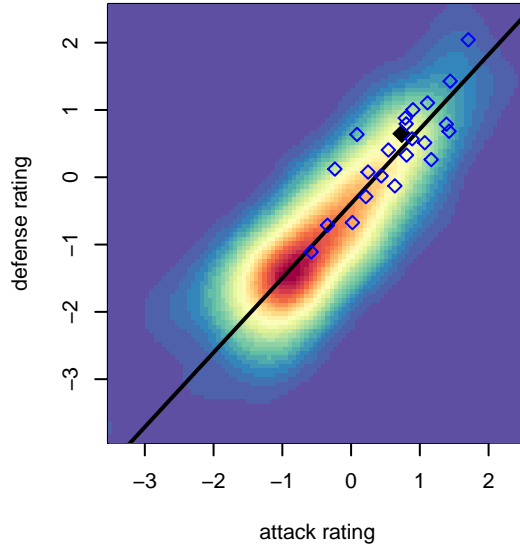

**attack and defense rating
relative to others at age
and all opponents in last 13 months**