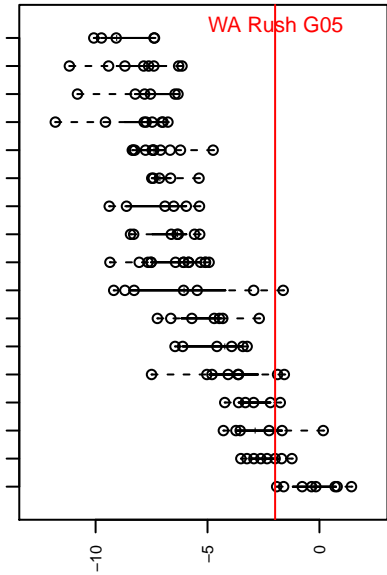

WA Rush G05

Washington Rush SC
 Everett, WA
 G05 total strength=999
 attack=2.09 defense=1.91
 fall league = RCL G05 Div 2 9Aside
 spr league = Win RCL G05 Div 2

alt names used:
 WA Rush G05 Rush
 WASHINGTON RUSH G05 (WA)
 WASHINGTON RUSH G05 (WA)
 WASHINGTON RUSH G05 (WA)
 Washington Rush G05 A
 Washington Rush G05 A
 Washington Rush G05 A

**attack and defense variance (black dot)
relative to other teams
and top 10 in region**

**attack and defense rating
relative to others at age
and all opponents in last 13 months**

- PSPL-Inland Copa 2 North U12
- PSPL-Inland Copa 2 West U12
- PSPL Classic 2 U12
- PSPL Copa U12
- NPSL Div 3 (05) U12
- PSPL-Inland Copa 1 U12
- PSPL Classic 1 U12
- NPSL Div 2 (05) U12
- RCL G05 Div 4 9Aside
- IPL East U12
- NPSL Div 1 (05) U12
- PSPL WSPL 2 East U12
- RCL G05 Div 3 9Aside
- PSPL WSPL 2 West U12
- PSPL WSPL 1 U12
- RCL G05 Div 2 9Aside
- RCL G05 Div 1 9Aside