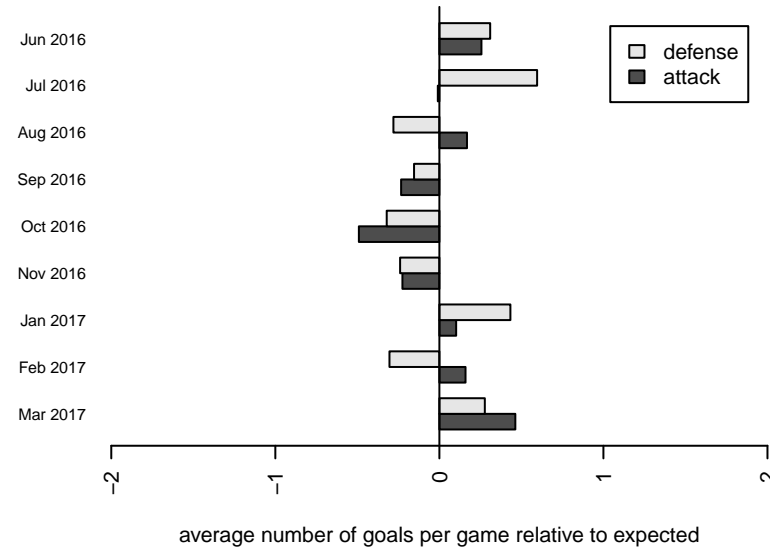

Performance relative to 13 month average