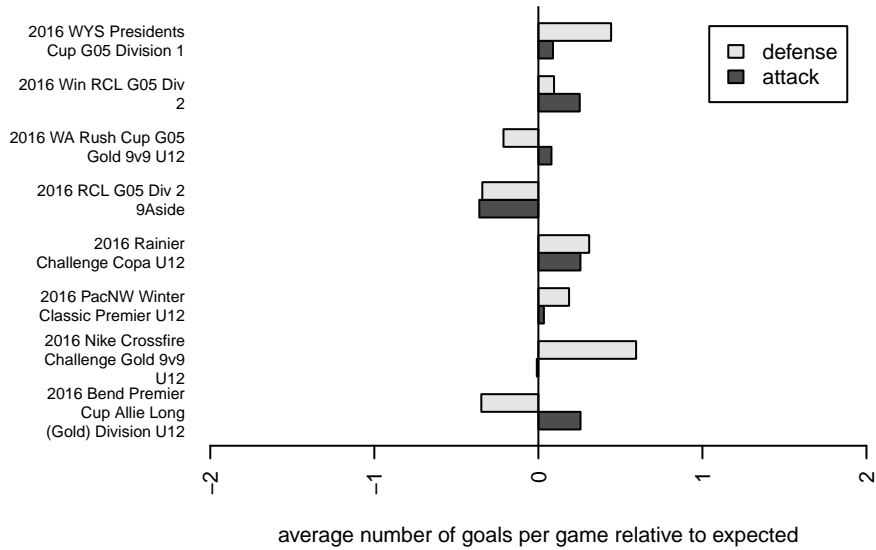

Performance relative to 13 month average